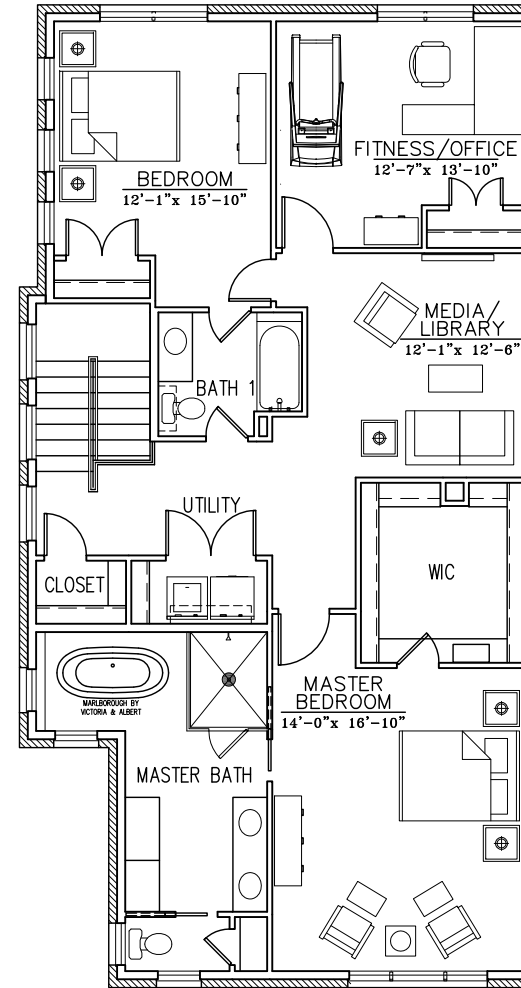

FIRST FLOOR

SECOND FLOOR

UNIT TYPE B - FIREPLACE ALT

2 BED AND 2-1/2 BATH
2,260 S.F.

SCALE = 3/32"