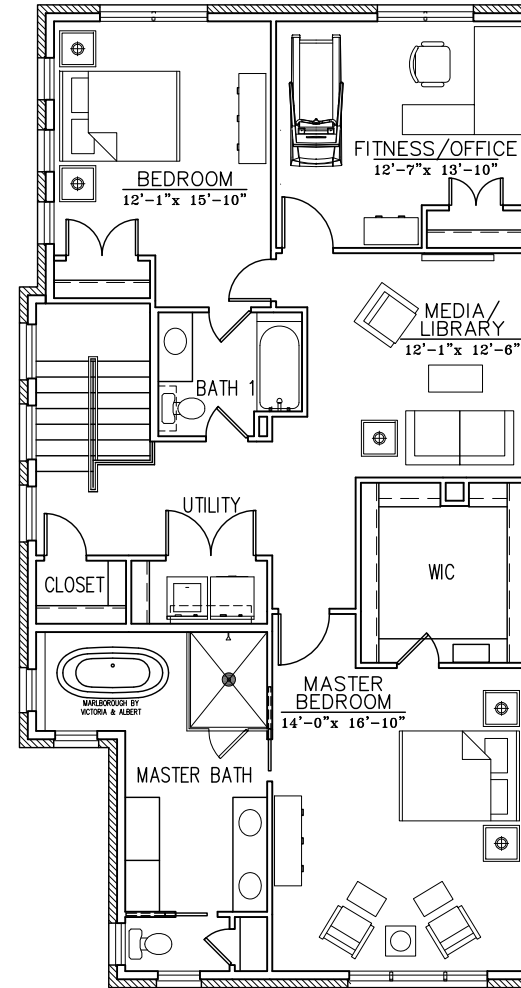

FIRST FLOOR

SECOND FLOOR

UNIT TYPE B

2 BED AND 2-1/2 BATH
2,260 S.F.

SCALE = 3/32"