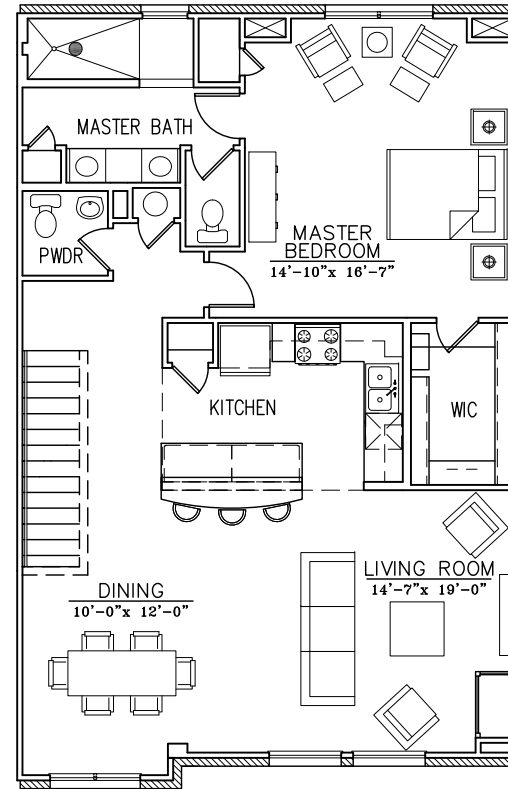

FIRST FLOOR

SECOND FLOOR

**UNIT TYPE A - SHOWER AND FIREPLACE ALT**

2 BED AND 2-1/2 BATH  
1,835 S.F.

SCALE = 3/32"