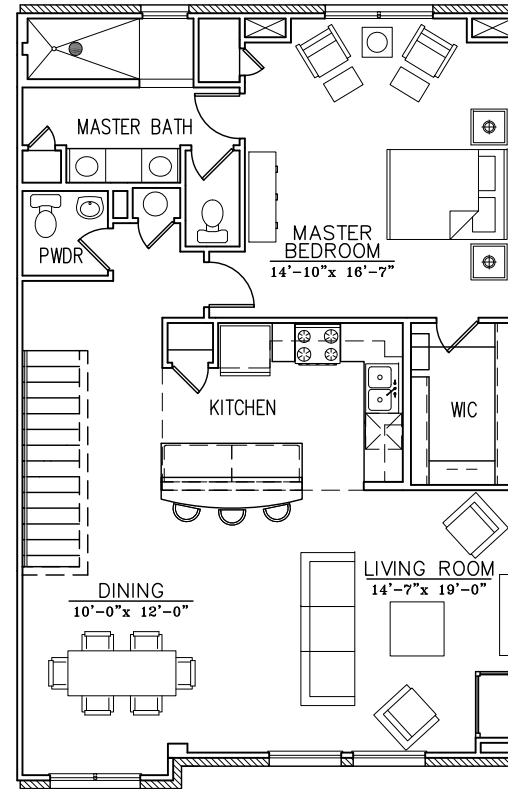

FIRST FLOOR

SECOND FLOOR

UNIT TYPE A - SHOWER AND FIREPLACE ALT

2 BED AND 2-1/2 BATH
1,835 S.F.

SCALE = 3/32"