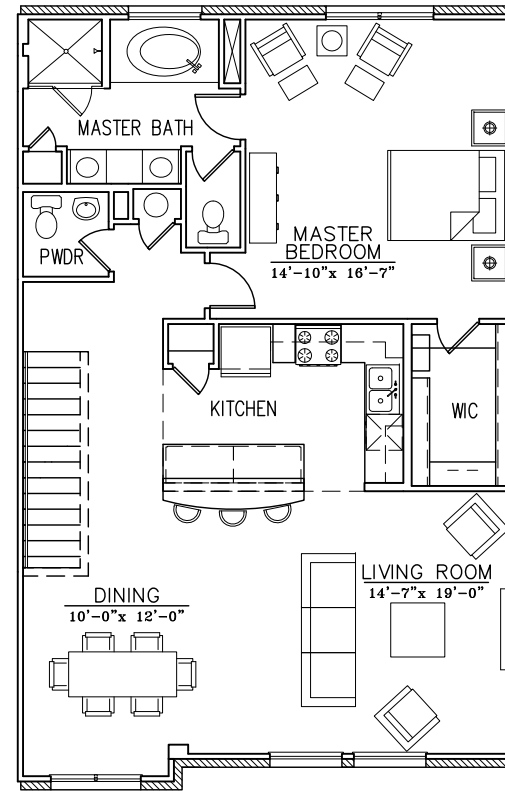

FIRST FLOOR

SECOND FLOOR

UNIT TYPE A

2 BED AND 2-1/2 BATH
1,835 S.F.

SCALE = 3/32"