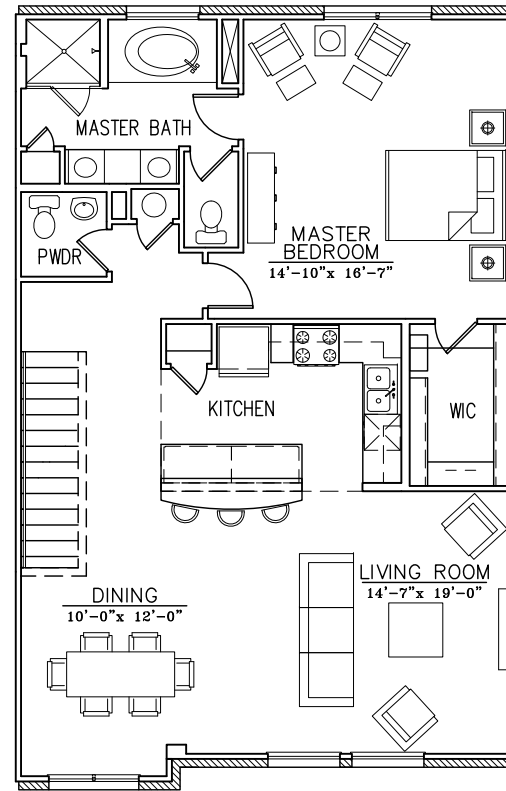

FIRST FLOOR

SECOND FLOOR

**UNIT TYPE A**

2 BED AND 2-1/2 BATH  
 1,835 S.F.

SCALE = 3/32"